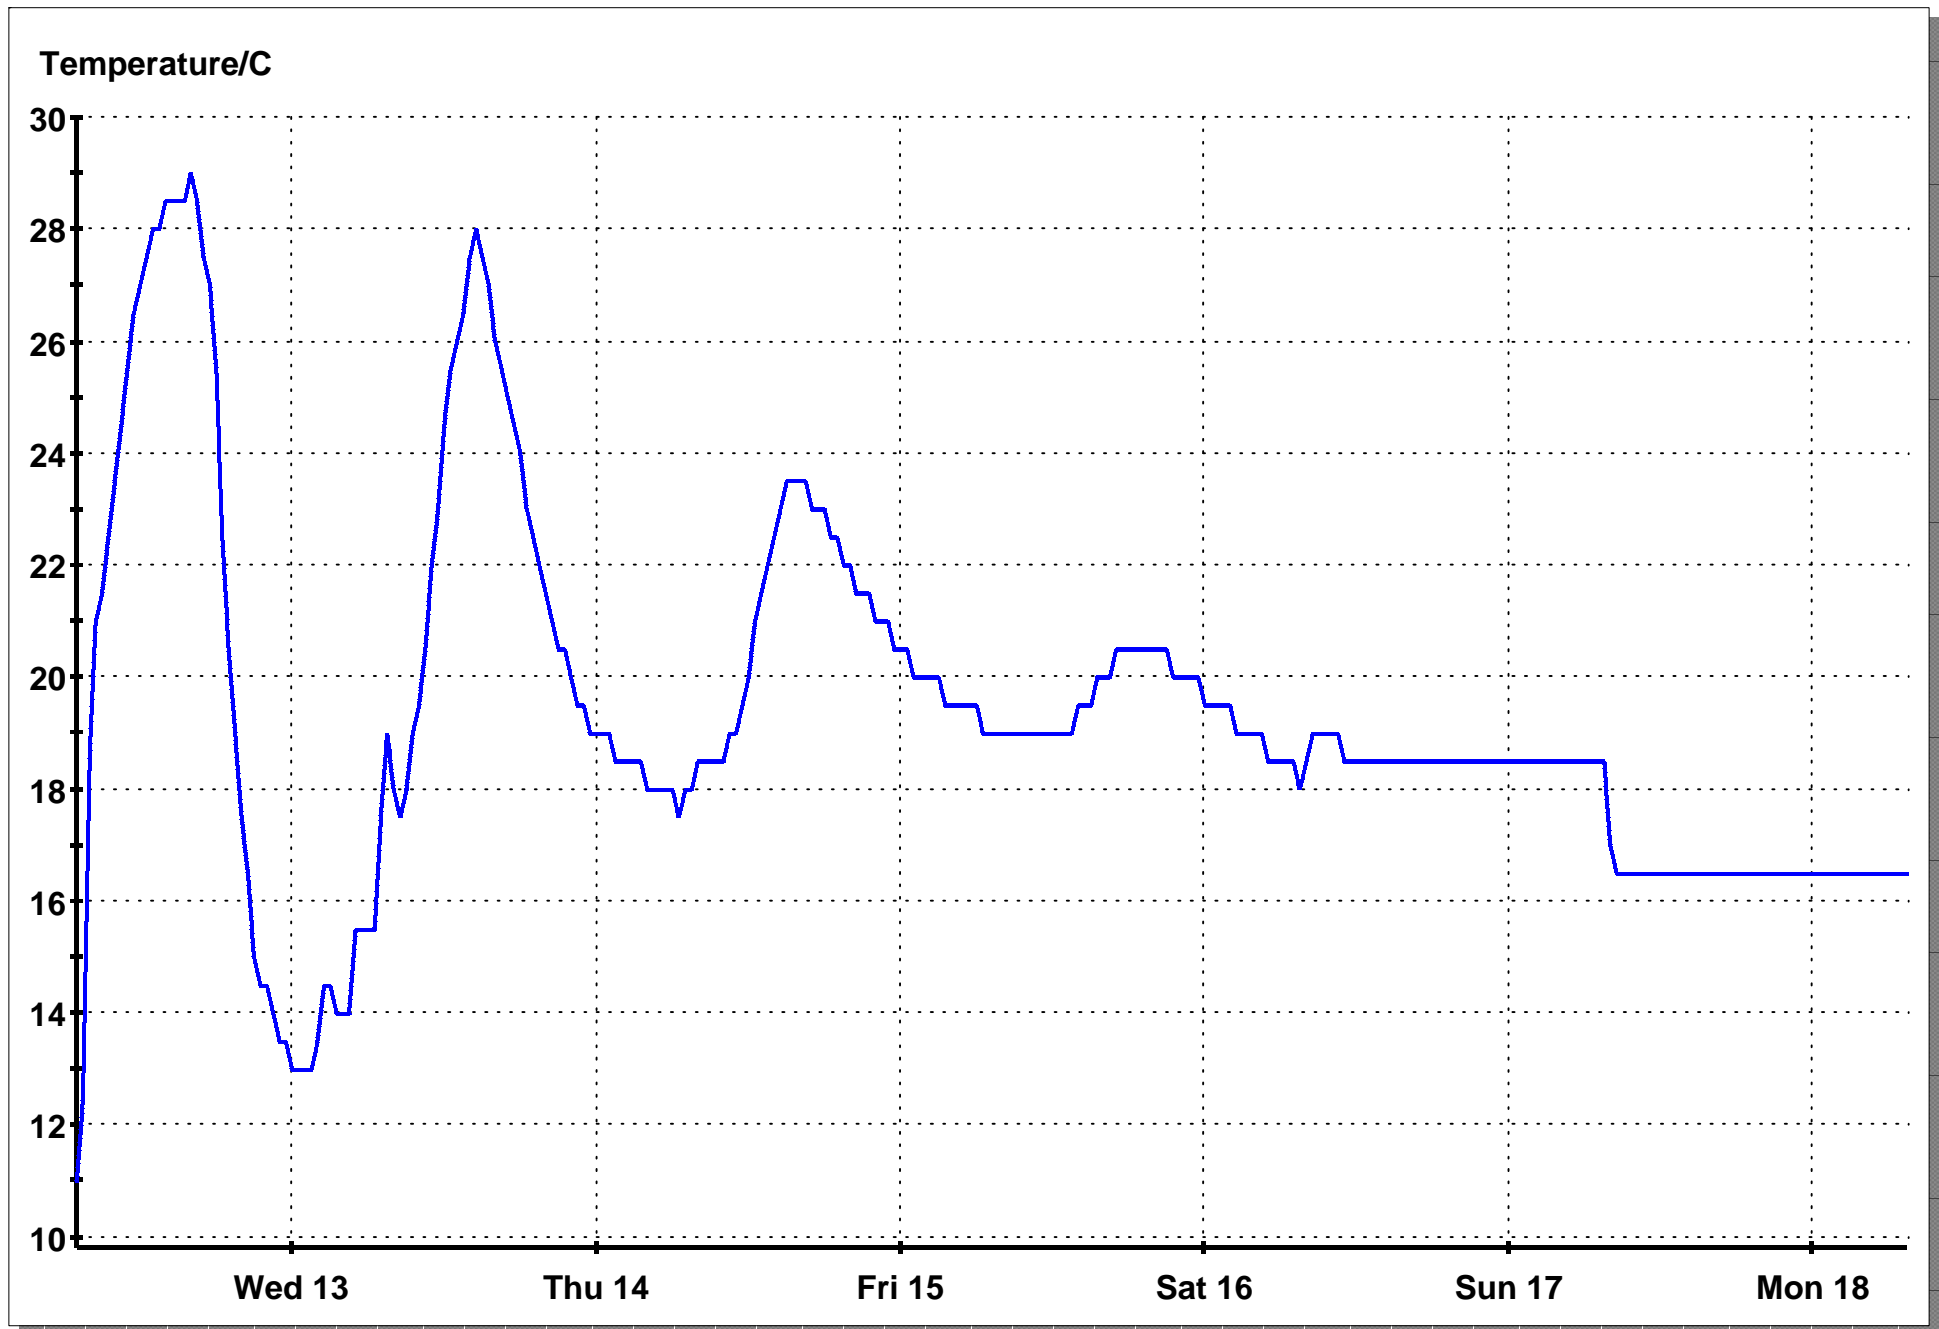

Diurnal Temperature Variation vs Depth

From:- 12 October 2004 07:00:00 To:- 18 October 2004 07:30:00